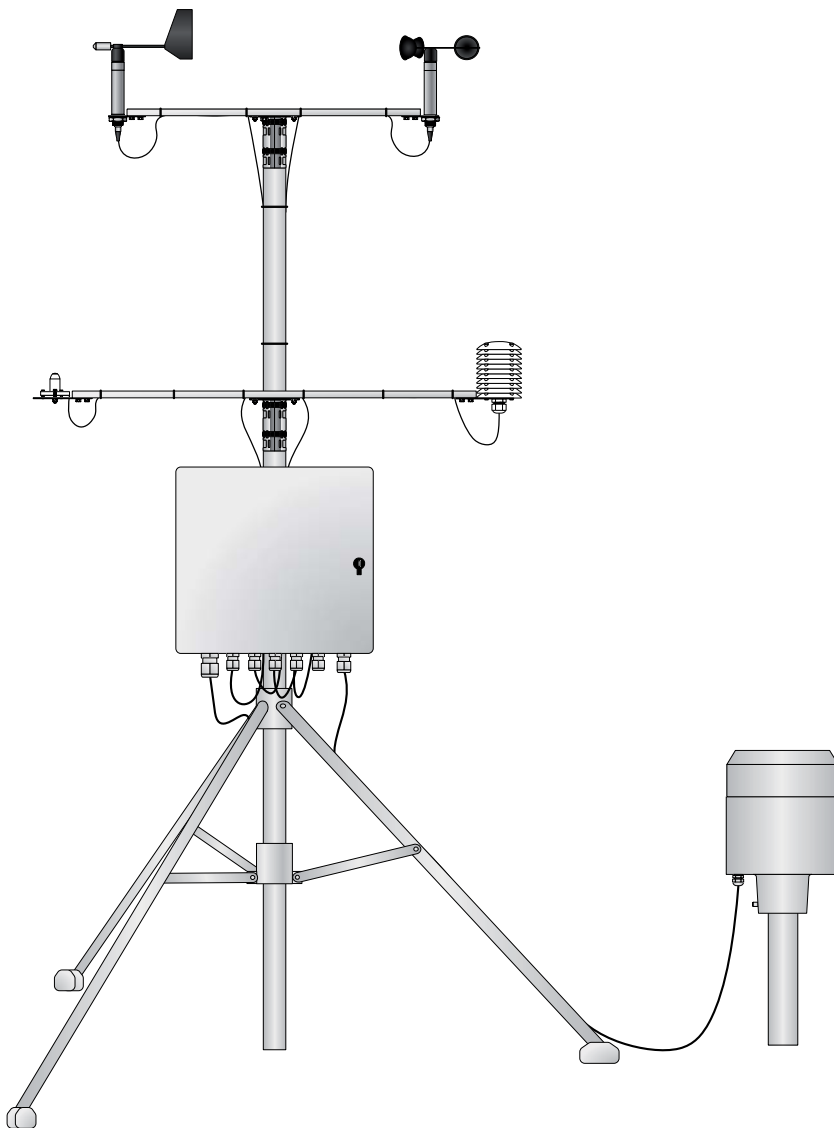

Weather station

All-in-one solution with satisfaction guarantee

These modern and economical sensors, combined with high-performance communication technology, guarantee unrestricted availability of the measured environmental parameters, in addition to reliable and precise measurement data. For almost every application, Lambrecht offers a standardised environmental measurement station. As a matter of course, we like to realise your individual requests!

Wind direction sensor
Weather proven all-metal version · high precision with low starting value · large measuring range

Wind speed sensor
Weather proven all-metal housing · high resolution with low starting value

Precipitation sensor
Weather proven all-metal housing · precise tipping bucket bearing · reliable long-term operation

Temperature humidity sensor
Proven environmental measurement technology · sensor shelter, optional artificial ventilation

Air pressure sensor
Robust measurement technology · proven industrial design

Pyranometer
Silicon pyranometer · easy alignment using the integrated circular level

Data logger
Modular design 12+1 channels · outdoor sheet steel housing